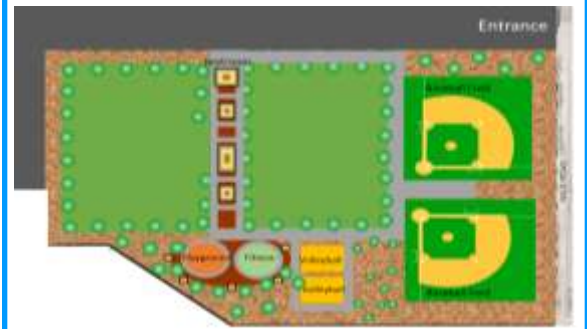

By Mail. In Person. Online. Bank Draft.

Want an easier way to pay your bill? We can help you with that!

Sign up for ACH with your checking or savings account. It's a free and convenient way to pay your bill.

Sign up on our website for credit card draft and take advantage of your issuers rewards program and choose your payment date! Create an online account or if you already have one sign in and enroll. A $2.50 fee applies.

You can also pay by phone. Call 760-951-0006 and chose option 5 or dial 1-855-743-7172. A $2.50 fee applies.

Remember your payment is due by the last business day of the month.